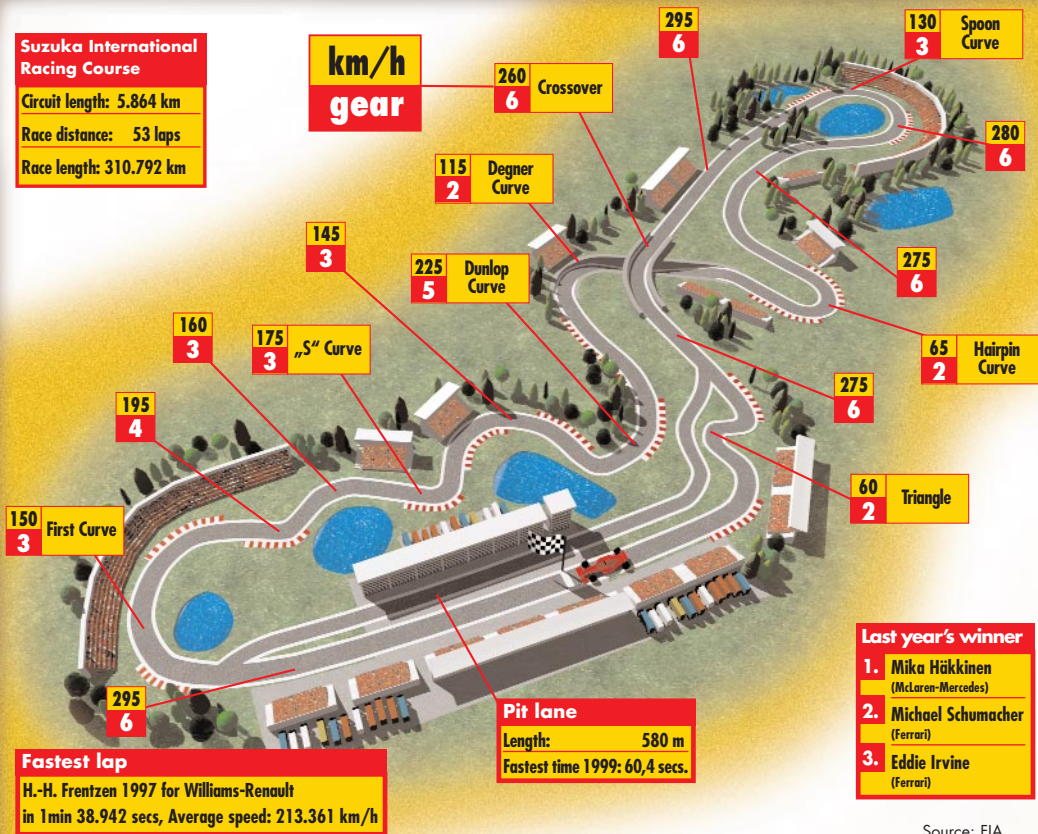

Suzuka

Japanese Grand Prix, 16th Race, 8th October 2000

Suzuka International Racing Course

Circuit length: 5.864 km

Race distance: 53 laps

Race length: 310.792 km

Last year's winner

1. **Mika Häkkinen**
(McLaren-Mercedes)
2. **Michael Schumacher**
(Ferrari)
3. **Eddie Irvine**
(Ferrari)

experienced highs and lows. Now, another high phase has begun, and we want to extend it. We want to win in Japan. A lead of eight points is nothing.